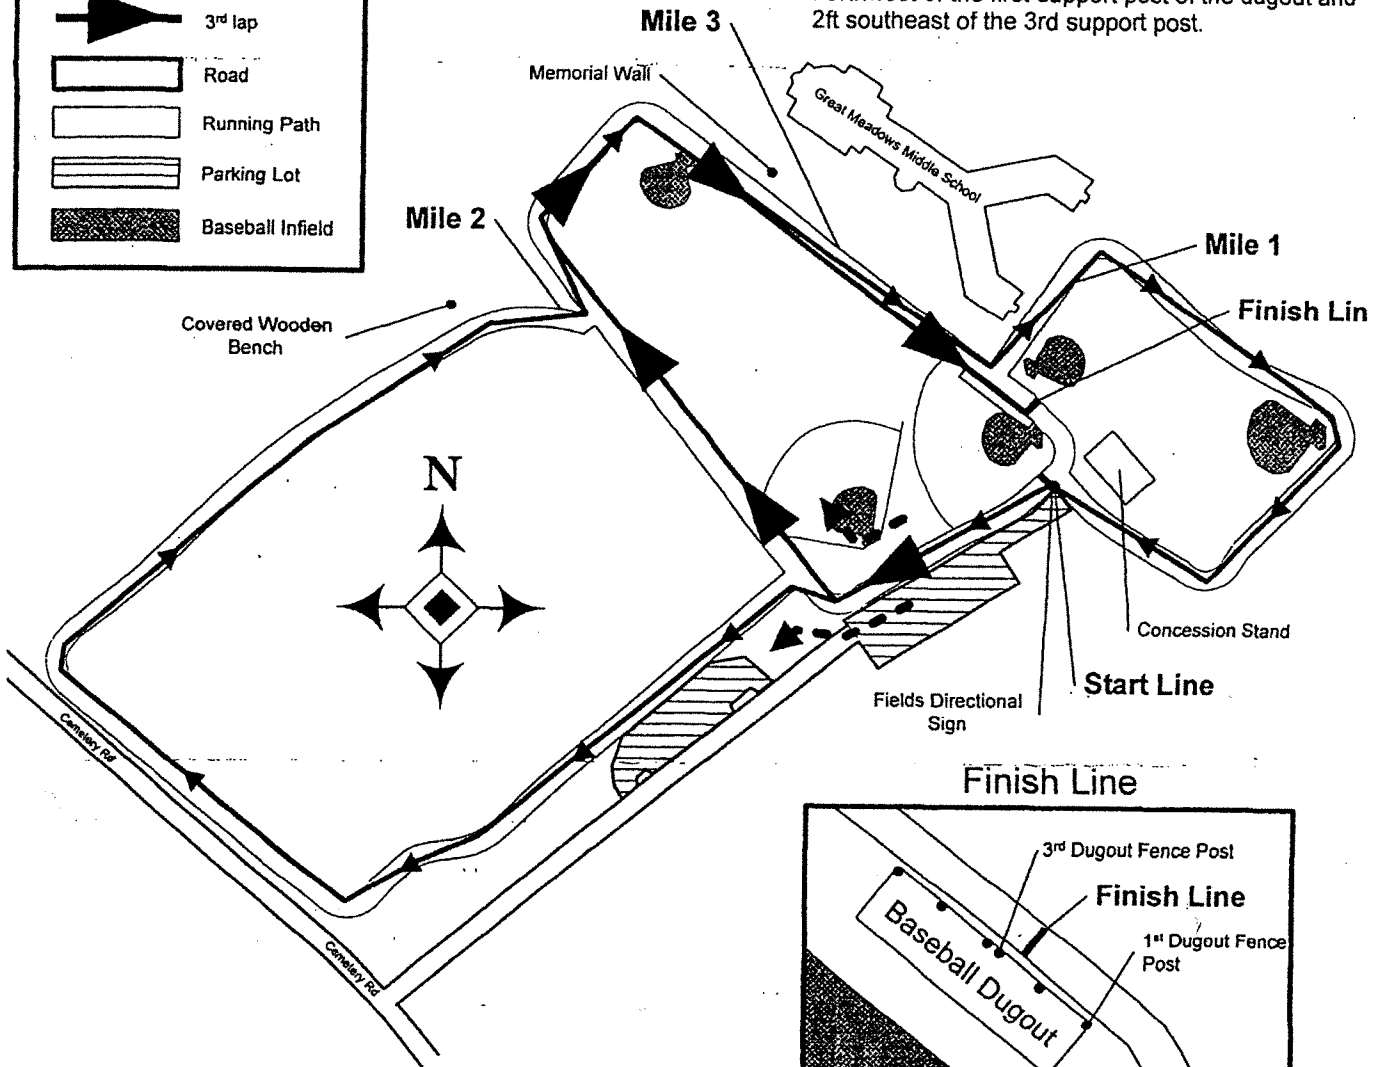

Start: Aligned with the "Fields" directional sign post at the entrance in front of the concession stand, facing southwest.

Mile 1: Located 26.34ft northeast of edge of the Great Meadows Middle School building where entrance 13 is located.

Mile 2: Located 116.35ft east of the edge of the covered wooden bench that has the "Boy Scout Troop 416" plaque on it.

Mile 3: Located 164.40ft southeast of the edge of the Zaporozec Field memorial stone half wall.

Finish: Located behind the dugout area which is northwest of the concession stand area. It is 7.53ft northwest of the first support post of the dugout and 2ft southeast of the 3rd support post.

Legend

Measure on 3-26-2016
 Measured by: Radhames Camilo
 rcamilo29@yahoo.com

Course Map not to scale